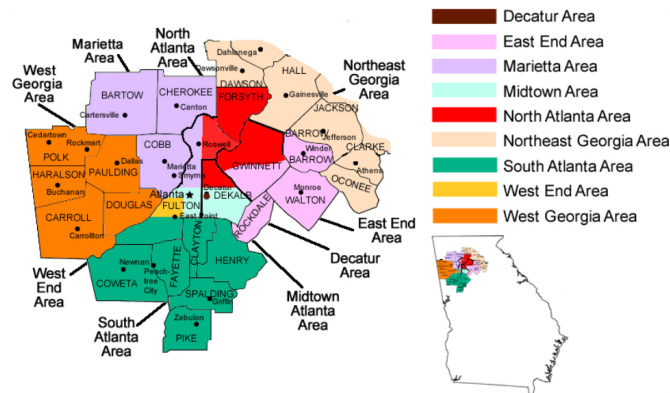

- Augusta 706-855-2419
- Coastal 800-334-3322
- Columbus/LaGrange 800-347-5304
- Dalton 706-279-9974
- Extreme North 888-479-9696
- Greater Savannah 912-483-3300
- Northeast GA/Gainesville 321-631-4357
- Piedmont GA 888-677-8810
- South Central GA 229-513-4192
- South GA 800-342-3487
- Savannah Low Country 912-238-5925

**MARIETTA AREA MEETING LIST**

**NOVEMBER 2024**

**HELPLINE 770-421-8881**

**GEORGIA REGIONAL HELPLINE 888-947-7262**

**NA RESOURCES**

- Marietta Area of NA [mariettana.org](http://mariettana.org)
- GA Regional Service Committee [grscna.com](http://grscna.com)
- GA Regional Convention [grcna.org](http://grcna.org)
- NA World Services [na.org](http://na.org)
- NA World Convention [na.org/?ID=wcna-index](http://na.org/?ID=wcna-index)
- NA Way Magazine [na.org/?ID=naway-current](http://na.org/?ID=naway-current)
- NA Literature [na.org/?ID=literature](http://na.org/?ID=literature)
- Southeast Zonal Forum [sezf.org](http://sezf.org)