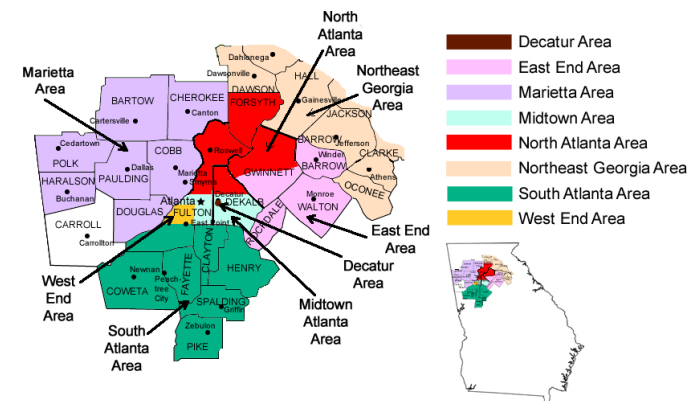

MARIETTA AREA MEETING LIST

JULY 2020

HELPLINE 770-421-8881

GEORGIA REGIONAL HELPLINE 888-947-7262

OTHER METRO ATLANTA AREA HELPLINES

East End	678-405-0840
Midtown Atlanta	404-795-0355
North Atlanta Area	678-405-0825
Northeast Georgia	800-837-4239
South Atlanta	404-447-8445
West End	770-875-9271